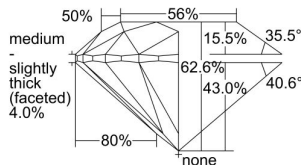

GIA®

FACSIMILE

GIA REPORT 6482660964

Verify this report at GIA.edu

GIA NATURAL DIAMOND DOSSIER®

February 27, 2024
GIA Report Number **6482660964**
Shape and Cutting Style ..... **Round Brilliant**
Measurements ..... **5.20 - 5.24 x 3.27 mm**

GRADING RESULTS

Carat Weight ..... **0.55 carat**
Color Grade ..... **G**
Clarity Grade **VVS2**
Cut Grade ..... **Excellent**

ADDITIONAL GRADING INFORMATION

Polish ..... **Excellent**
Symmetry ..... **Excellent**
Fluorescence ..... **None**
Clarity Characteristics ..... **Cloud, Pinpoint**
Inscription(s): **GIA 6482660964**

PROPORTIONS

Profile to actual proportions