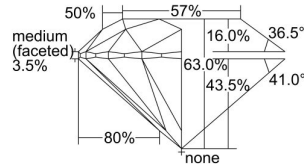

GIA®

FACSIMILE

GIA REPORT 6482655371

Verify this report at GIA.edu

GIA NATURAL DIAMOND DOSSIER®

February 27, 2024
GIA Report Number **6482655371**
Shape and Cutting Style ..... **Round Brilliant**
Measurements ..... **4.47 - 4.51 x 2.83 mm**

GRADING RESULTS

Carat Weight ..... **0.35 carat**
Color Grade ..... **K**
Clarity Grade ..... **Internally Flawless**
Cut Grade ..... **Excellent**

ADDITIONAL GRADING INFORMATION

Polish ..... **Excellent**
Symmetry ..... **Excellent**
Fluorescence ..... **None**
Clarity Characteristics ..... **Minor Details of Polish**
Inscription(s): **GIA 6482655371**

PROPORTIONS

Profile to actual proportions

GRADING SCALES

GIA COLOR SCALE

COLORED	D
	E
	F
	G
	H
	I
	J
NEAR COLORLESS	K
	L
	M
	N
	O
	P
	R
	S
	T
	U
	V
	W
	X
	Y
	Z

GIA CLARITY SCALE

	FLAWLESS
	INTERNALLY FLAWLESS
VERY VERY SLIGHTLY INCLUDED	VVS₁
	VVS₂
VERY SLIGHTLY INCLUDED	VS₁
	VS₂
SLIGHTLY INCLUDED	SI₁
	SI₂
INCLUDED	I₁
	I₂
	I₃

GIA CUT SCALE

	EXCELLENT
	VERY GOOD
	GOOD
	FAIR
	POOR