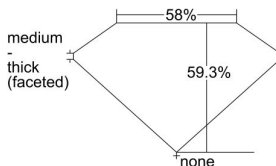

GIA®

FACSIMILE

GIA REPORT 6482646902

Verify this report at GIA.edu

GIA NATURAL DIAMOND DOSSIER®

February 23, 2024
GIA Report Number **6482646902**
Shape and Cutting Style ..... **Heart Brilliant**
Measurements ..... **4.65 x 5.09 x 3.02 mm**

GRADING RESULTS

Carat Weight ..... **0.42 carat**
Color Grade ..... **K**
Clarity Grade **VVS2**

ADDITIONAL GRADING INFORMATION

Polish ..... **Excellent**
Symmetry ..... **Very Good**
Fluorescence ..... **Faint**
Clarity Characteristics ..... **Cloud, Feather, Pinpoint**
Inscription(s): **GIA 6482646902**

PROPORTIONS

Profile not to actual proportions

GRADING SCALES

GIA COLOR SCALE		GIA CLARITY SCALE			
COLORLESS	D	VERY VERY SLIGHTLY INCLUDED	FLAWLESS		
	E		INTERNALLY FLAWLESS		
	F	VERY SLIGHTLY INCLUDED	VVS₁		
	G		VVS₂		
	H		VS₁		
	NEAR COLORLESS	I	SLIGHTLY INCLUDED	VS₂	
		J		SI₁	
		FAINT	K	INCLUDED	SI₂
			L		I₁
			M		I₂
N			I₃		
VERT LIGHT	O	INCLUDED			
	P				
	Q				
	R				
	S				
	T				
LIGHT	U				
	V				
	W				
	X				
Y					
Z