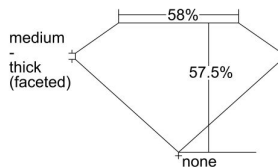

GIA®

FACSIMILE

GIA REPORT 6482630060

Verify this report at GIA.edu

GIA NATURAL DIAMOND DOSSIER®

February 21, 2024
GIA Report Number 6482630060
Shape and Cutting Style ..... Heart Brilliant
Measurements ..... 4.67 x 5.29 x 3.04 mm

GRADING RESULTS

Carat Weight ..... 0.42 carat
Color Grade ..... F
Clarity Grade VVS1

ADDITIONAL GRADING INFORMATION

Polish ..... Excellent
Symmetry ..... Excellent
Fluorescence ..... None
Clarity Characteristics ..... Pinpoint, Cloud
Inscription(s): GIA 6482630060

PROPORTIONS

Profile not to actual proportions

GRADING SCALES

GIA COLOR SCALE		GIA CLARITY SCALE			
COLORLESS	D	VERY VERY SLIGHTLY INCLUDED	FLAWLESS		
	E		INTERNALLY FLAWLESS		
	F		VVS₁		
	NEAR COLORLESS	G	VVS₂		
		H	VERY SLIGHTLY INCLUDED	VS₁	
		I		VS₂	
		FAINT	J	SLIGHTLY INCLUDED	SI₁
			K		SI₂
	L		INCLUDED		I₁
	M			I₂	
LIGHT	N			I₃	
	O				
	P				
	Q				
	R