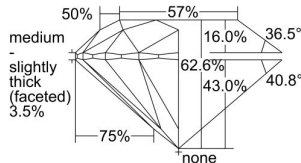

GIA®

FACSIMILE

GIA REPORT 6482594964

Verify this report at GIA.edu

GIA NATURAL DIAMOND DOSSIER®

February 19, 2024
GIA Report Number **6482594964**
Shape and Cutting Style ..... **Round Brilliant**
Measurements ..... **5.05 - 5.08 x 3.17 mm**

GRADING RESULTS

Carat Weight ..... **0.50 carat**
Color Grade ..... **G**
Clarity Grade **VVS2**
Cut Grade ..... **Excellent**

ADDITIONAL GRADING INFORMATION

Polish ..... **Excellent**
Symmetry ..... **Excellent**
Fluorescence ..... **Faint**
Clarity Characteristics..... **Cloud, Indented Natural, Pinpoint**
Inscription(s): **GIA 6482594964**

PROPORTIONS

Profile to actual proportions

GRADING SCALES

GIA COLOR SCALE	GIA CLARITY SCALE	GIA CUT SCALE
D	FLAWLESS	EXCELLENT
E	INTERNALLY FLAWLESS	
F	VVS₁	VERY GOOD
G		
H	VVS₂	GOOD
I	VS₁	
J	VS₂	FAIR
K	SI₁	
L	SI₂	POOR
M	I₁	
N	I₂	
O	I₃	
P		
Q		
R		
S		
T		
U		
V		
W		
X		
Y		
Z