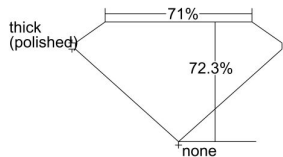

GIA®

FACSIMILE

GIA REPORT 6482594138

Verify this report at GIA.edu

GIA NATURAL DIAMOND DOSSIER®

February 16, 2024
GIA Report Number **6482594138**
Shape and Cutting Style ..... **Square Modified Brilliant**
Measurements ..... **3.88 x 3.85 x 2.78 mm**

GRADING RESULTS

Carat Weight ..... **0.35 carat**
Color Grade ..... **G**
Clarity Grade **VVS1**

ADDITIONAL GRADING INFORMATION

Polish ..... **Excellent**
Symmetry ..... **Very Good**
Fluorescence ..... **None**
Clarity Characteristics ..... **Pinpoint, Feather**
Inscription(s): **GIA 6482594138**

PROPORTIONS

Profile not to actual proportions

GRADING SCALES

GIA COLOR SCALE		GIA CLARITY SCALE			
COLORLESS	D	VERY VERY SLIGHTLY INCLUDED	FLAWLESS		
	E		INTERNALLY FLAWLESS		
	F	VERY SLIGHTLY INCLUDED	VVS₁		
	G		VVS₂		
	H		VS₁		
	NEAR COLORLESS	I	SLIGHTLY INCLUDED	VS₂	
		J		SI₁	
		FAINT	K	INCLUDED	SI₂
			L		I₁
			M		I₂
VERT LIGHT	N	LIGHT	I₃		
	O				
	P				
	Q				
	R