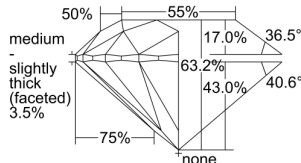

GIA®

FACSIMILE

GIA REPORT 6482594005

Verify this report at GIA.edu

GIA NATURAL DIAMOND DOSSIER®

February 16, 2024
GIA Report Number **6482594005**
Shape and Cutting Style ..... **Round Brilliant**
Measurements ..... **5.32 - 5.38 x 3.39 mm**

GRADING RESULTS

Carat Weight ..... **0.60 carat**
Color Grade ..... **K**
Clarity Grade **S11**
Cut Grade ..... **Excellent**

ADDITIONAL GRADING INFORMATION

Polish ..... **Excellent**
Symmetry ..... **Very Good**
Fluorescence ..... **Faint**
Clarity Characteristics ..... **Crystal**
Inscription(s): **GIA 6482594005**

PROPORTIONS

Profile to actual proportions

GRADING SCALES

GIA COLOR SCALE	GIA CLARITY SCALE	GIA CUT SCALE	
D	FLAWLESS	EXCELLENT	
E	INTERNALLY FLAWLESS		
F		VVS₁	VERY GOOD
G	VVS₂		
H	VS₁	GOOD	
I	VS₂		
J	S1₁	FAIR	
K	S1₂		
L	I₁	POOR	
M	I₂		
N	I₃		
O			
P			
Q			
R			
S			
T			
U			
V			
W			
X			
Y			
Z