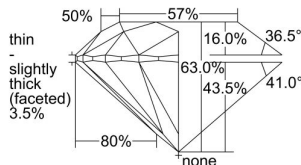

GIA®

FACSIMILE

GIA REPORT 6482580244

Verify this report at GIA.edu

GIA NATURAL DIAMOND DOSSIER®

February 15, 2024
GIA Report Number **6482580244**
Shape and Cutting Style ..... **Round Brilliant**
Measurements ..... **5.91 - 5.94 x 3.73 mm**

GRADING RESULTS

Carat Weight ..... **0.81 carat**
Color Grade ..... **F**
Clarity Grade **S12**
Cut Grade ..... **Excellent**

ADDITIONAL GRADING INFORMATION

Polish ..... **Excellent**
Symmetry ..... **Excellent**
Fluorescence ..... **None**
Clarity Characteristics..... **Feather, Crystal, Cloud**
Inscription(s): **GIA 6482580244**

PROPORTIONS

Profile to actual proportions