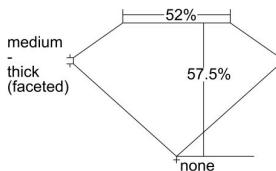

GIA®

FACSIMILE

GIA REPORT 6482513577

Verify this report at GIA.edu

GIA NATURAL DIAMOND DOSSIER®

February 07, 2024
GIA Report Number **6482513577**
Shape and Cutting Style ..... **Heart Brilliant**
Measurements ..... **4.85 x 5.32 x 3.06 mm**

GRADING RESULTS

Carat Weight ..... **0.46 carat**
Color Grade ..... **E**
Clarity Grade ..... **Internally Flawless**

ADDITIONAL GRADING INFORMATION

Polish ..... **Very Good**
Symmetry ..... **Very Good**
Fluorescence ..... **Medium Blue**
Clarity Characteristics ..... **Minor Details of Polish**
Inscription(s): **GIA 6482513577**

PROPORTIONS

Profile not to actual proportions

GRADING SCALES

GIA COLOR SCALE		GIA CLARITY SCALE				
COLORLESS	D	VERY VERY SLIGHTLY INCLUDED	FLAWLESS			
	E		INTERNALLY FLAWLESS			
	F		VVS₁			
	NEAR COLORLESS	G	VERY SLIGHTLY INCLUDED	VVS₂		
		H		VS₁		
		FAINT	I	SLIGHTLY INCLUDED	VS₂	
			J		SI₁	
			LIGHT	K	INCLUDED	SI₂
				L		I₁
				M		I₂
N	I₃					
O						
P						
Q						
R						
S						
T						
U						
V						
W						
X						
Y						
Z