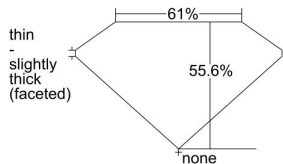

GIA®

FACSIMILE

GIA REPORT 6482469073

Verify this report at GIA.edu

GIA NATURAL DIAMOND DOSSIER®

February 01, 2024
GIA Report Number **6482469073**
Shape and Cutting Style ..... **Heart Brilliant**
Measurements ..... **4.40 x 4.82 x 2.68 mm**

GRADING RESULTS

Carat Weight ..... **0.32 carat**
Color Grade ..... **D**
Clarity Grade **VS1**

ADDITIONAL GRADING INFORMATION

Polish ..... **Excellent**
Symmetry ..... **Very Good**
Fluorescence ..... **None**
Clarity Characteristics ..... **Crystal**
Inscription(s): **GIA 6482469073**

PROPORTIONS

Profile not to actual proportions

GRADING SCALES

GIA COLOR SCALE		GIA CLARITY SCALE			
COLORLESS	D	VERY VERY SLIGHTLY INCLUDED	FLAWLESS		
	E		INTERNALLY FLAWLESS		
	F		VS₁		
	NEAR COLORLESS	G	VERY SLIGHTLY INCLUDED	VS₂	
		H		VS₁	
		FAINT	I	SLIGHTLY INCLUDED	VS₂
			J		SI₁
			K		SI₂
	VERT LIGHT	L	INCLUDED	I₁	
		M		I₂	
N		I₃			
O					
LIGHT		P			
		Q			
		R			
		S