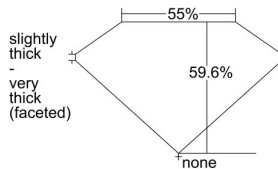

GIA®

FACSIMILE

GIA REPORT 6482420232

Verify this report at GIA.edu

GIA NATURAL DIAMOND DOSSIER®

January 24, 2024
GIA Report Number **6482420232**
Shape and Cutting Style ..... **Heart Brilliant**
Measurements ..... **4.36 x 5.06 x 3.02 mm**

GRADING RESULTS

Carat Weight ..... **0.40 carat**
Color Grade ..... **G**
Clarity Grade **VVS1**

ADDITIONAL GRADING INFORMATION

Polish ..... **Excellent**
Symmetry ..... **Excellent**
Fluorescence ..... **Medium Blue**
Clarity Characteristics ..... **Pinpoint, Feather**
Inscription(s): **GIA 6482420232**

PROPORTIONS

Profile not to actual proportions

GRADING SCALES

GIA COLOR SCALE		GIA CLARITY SCALE		
COLORLESS	D	VERY VERY SLIGHTLY INCLUDED	FLAWLESS	
	E		INTERNALLY FLAWLESS	
	F		VVS₁	
	G		VVS₂	
	NEAR COLORLESS	H	VERY SLIGHTLY INCLUDED	VS₁
		I		VS₂
		J	SLIGHTLY INCLUDED	I₁
		K		I₂
		L		I₃
		M		
FAINT	N	INCLUDED		
	O			
	P			
	Q			
	R			
	S			
	T			
	U			
VERY LIGHT	V			
	W			
	X			
	Y			
LIGHT	Z