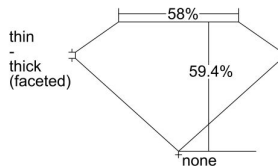

GIA®

FACSIMILE

GIA REPORT 6482400577

Verify this report at GIA.edu

GIA NATURAL DIAMOND DOSSIER®

January 22, 2024
GIA Report Number **6482400577**
Shape and Cutting Style ..... **Heart Brilliant**
Measurements ..... **4.04 x 4.71 x 2.80 mm**

GRADING RESULTS

Carat Weight ..... **0.31 carat**
Color Grade ..... **F**
Clarity Grade **VS2**

ADDITIONAL GRADING INFORMATION

Polish ..... **Excellent**
Symmetry ..... **Very Good**
Fluorescence ..... **Strong Blue**
Clarity Characteristics ..... **Crystal, Cloud, Feather**
Inscription(s): **GIA 6482400577**

PROPORTIONS

Profile not to actual proportions

GRADING SCALES

GIA COLOR SCALE		GIA CLARITY SCALE			
COLORLESS	D	VERY VERY SLIGHTLY INCLUDED	FLAWLESS		
	E		INTERNALLY FLAWLESS		
	F		VVS₁		
	NEAR COLORLESS	G	VVS₂		
		H	VERY SLIGHTLY INCLUDED	VS₁	
		I		VS₂	
		J		SLIGHTLY INCLUDED	SI₁
	K	SI₂			
	FAINT	L	INCLUDED	I₁	
		M		I₂	
N		I₃			
O					
LIGHT		P			
		Q			
		R			
		S