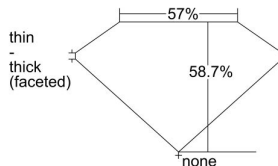

GIA®

FACSIMILE

GIA REPORT 6482400354

Verify this report at GIA.edu

GIA NATURAL DIAMOND DOSSIER®

January 22, 2024
GIA Report Number **6482400354**
Shape and Cutting Style ..... **Heart Brilliant**
Measurements ..... **4.58 x 5.38 x 3.15 mm**

GRADING RESULTS

Carat Weight ..... **0.45 carat**
Color Grade ..... **D**
Clarity Grade **VVS2**

ADDITIONAL GRADING INFORMATION

Polish ..... **Excellent**
Symmetry ..... **Very Good**
Fluorescence ..... **Faint**
Clarity Characteristics..... **Needle, Pinpoint, Feather**
Inscription(s): **GIA 6482400354**

PROPORTIONS

Profile not to actual proportions

GRADING SCALES

GIA COLOR SCALE		GIA CLARITY SCALE			
COLORLESS	D	VERY VERY SLIGHTLY INCLUDED	FLAWLESS		
	E		INTERNALLY FLAWLESS		
	F	VERY SLIGHTLY INCLUDED	VVS₁		
	G		VVS₂		
	H		VS₁		
	NEAR COLORLESS	I	VERY SLIGHTLY INCLUDED	VS₂	
		J		SI₁	
		FAINT	K	SLIGHTLY INCLUDED	SI₂
			L		I₁
			M		I₂
VERTICALLY LIGHT	N	INCLUDED	I₃		
	O				
	P				
	Q				
	R				
LIGHT	S				
	T				
	U				
	V				
	W				
	X				
	Y				
	Z