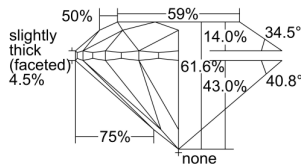

GIA®

FACSIMILE

GIA REPORT 6482374288

Verify this report at GIA.edu

GIA NATURAL DIAMOND DOSSIER®

January 18, 2024
GIA Report Number **6482374288**
Shape and Cutting Style ..... **Round Brilliant**
Measurements ..... **5.12 - 5.15 x 3.16 mm**

GRADING RESULTS

Carat Weight ..... **0.52 carat**
Color Grade ..... **D**
Clarity Grade **VVS1**
Cut Grade ..... **Excellent**

ADDITIONAL GRADING INFORMATION

Polish ..... **Excellent**
Symmetry ..... **Excellent**
Fluorescence ..... **None**
Clarity Characteristics..... **Internal Graining**
Inscription(s): **GIA 6482374288**

PROPORTIONS

Profile to actual proportions

GRADING SCALES

GIA COLOR SCALE	GIA CLARITY SCALE	GIA CUT SCALE	
D	FLAWLESS	EXCELLENT	
E	INTERNALLY FLAWLESS		
F		VVS₁	VERY GOOD
G	VVS₂		
H	VS₁	GOOD	
I	VS₂		
J	SI₁	FAIR	
K	SI₂		
L	I₁	POOR	
M	I₂		
N	I₃		
O			
P			
Q			
R			
S			
T			
U			
V			
W			
X			
Y			
Z