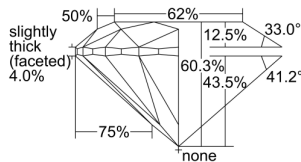

GIA®

FACSIMILE

GIA REPORT 6482372457

Verify this report at GIA.edu

GIA NATURAL DIAMOND DOSSIER®

January 18, 2024
GIA Report Number **6482372457**
Shape and Cutting Style ..... **Round Brilliant**
Measurements ..... **4.29 - 4.35 x 2.60 mm**

GRADING RESULTS

Carat Weight ..... **0.30 carat**
Color Grade ..... **D**
Clarity Grade **VS1**
Cut Grade ..... **Excellent**

ADDITIONAL GRADING INFORMATION

Polish ..... **Excellent**
Symmetry ..... **Very Good**
Fluorescence ..... **Strong Blue**
Clarity Characteristics..... **Crystal, Cloud**
Inscription(s): **GIA 6482372457**

PROPORTIONS

Profile to actual proportions

GRADING SCALES

GIA COLOR SCALE	GIA CLARITY SCALE	GIA CUT SCALE	
D	FLAWLESS	EXCELLENT	
E	INTERNALLY FLAWLESS		
F		VVS₁	VERY GOOD
G	VVS₂		
H	VS₁	GOOD	
I	VS₂		
J	SI₁	FAIR	
K	SI₂		
L	I₁	POOR	
M	I₂		
N	I₃		
O			
P			
Q			
R			
S			
T			
U			
V			
W			
X			
Y			
Z