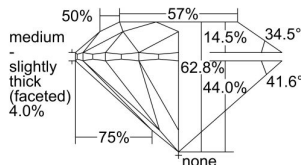

GIA®

FACSIMILE

GIA REPORT 6482273684

Verify this report at GIA.edu

GIA NATURAL DIAMOND DOSSIER®

January 04, 2024
GIA Report Number **6482273684**
Shape and Cutting Style ..... **Round Brilliant**
Measurements ..... **4.34 - 4.36 x 2.73 mm**

GRADING RESULTS

Carat Weight ..... **0.32 carat**
Color Grade ..... **G**
Clarity Grade ..... **Internally Flawless**
Cut Grade ..... **Excellent**

ADDITIONAL GRADING INFORMATION

Polish ..... **Excellent**
Symmetry ..... **Excellent**
Fluorescence ..... **Medium Blue**
Clarity Characteristics..... **Minor Details of Polish**
Inscription(s): **GIA 6482273684**

PROPORTIONS

Profile to actual proportions

GRADING SCALES

GIA COLOR SCALE	GIA CLARITY SCALE	GIA CUT SCALE	
D	FLAWLESS	EXCELLENT	
E	INTERNALLY FLAWLESS		
F		VVS₁	VERY GOOD
G	VVS₂		
H	VS₁	GOOD	
I	VS₂		
J	SI₁	FAIR	
K	SI₂		
L	I₁	POOR	
M			
N			
O	I₂		
P			
Q	I₃		
R			
S			
T			
U			
V			
W			
X			
Y			
Z