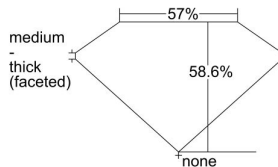

GIA®

FACSIMILE

GIA REPORT 6482239665

Verify this report at GIA.edu

GIA NATURAL DIAMOND DOSSIER®

December 27, 2023
GIA Report Number 6482239665
Shape and Cutting Style ..... Heart Brilliant
Measurements ..... 4.44 x 5.18 x 3.03 mm

GRADING RESULTS

Carat Weight ..... 0.41 carat
Color Grade ..... F
Clarity Grade VVS1

ADDITIONAL GRADING INFORMATION

Polish ..... Excellent
Symmetry ..... Very Good
Fluorescence ..... Strong Blue
Clarity Characteristics ..... Pinpoint
Inscription(s): GIA 6482239665

PROPORTIONS

Profile not to actual proportions

GRADING SCALES

GIA COLOR SCALE		GIA CLARITY SCALE			
COLORLESS	D	VERY VERY SLIGHTLY INCLUDED	FLAWLESS		
	E		INTERNALLY FLAWLESS		
	F	VERY SLIGHTLY INCLUDED	VVS₁		
	G		VVS₂		
	H		VS₁		
	NEAR COLORLESS	I	SLIGHTLY INCLUDED	VS₂	
		J		SI₁	
		FAINT	K	INCLUDED	SI₂
			L		I₁
			M		I₂
VERT LIGHT	N	LIGHT	I₃		
	O				
	P				
	Q				
	R