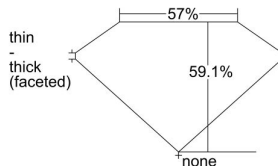

GIA®

FACSIMILE

GIA REPORT 6481955438

Verify this report at GIA.edu

GIA NATURAL DIAMOND DOSSIER®

March 29, 2024
GIA Report Number **6481955438**
Shape and Cutting Style ..... **Heart Brilliant**
Measurements ..... **4.43 x 5.16 x 3.05 mm**

GRADING RESULTS

Carat Weight ..... **0.41 carat**
Color Grade ..... **D**
Clarity Grade **VVS1**

ADDITIONAL GRADING INFORMATION

Polish ..... **Excellent**
Symmetry ..... **Very Good**
Fluorescence ..... **Medium Blue**
Clarity Characteristics..... **Feather**
Inscription(s): **GIA 6481955438**

PROPORTIONS

Profile not to actual proportions

GRADING SCALES

GIA COLOR SCALE		GIA CLARITY SCALE			
COLORLESS	D	VERY VERY SLIGHTLY INCLUDED	FLAWLESS		
	E		INTERNALLY FLAWLESS		
	F	VERY SLIGHTLY INCLUDED	VVS₁		
	G		VVS₂		
	H		VS₁		
	NEAR COLORLESS	I	SLIGHTLY INCLUDED	VS₂	
		J		SI₁	
		FAINT	K	INCLUDED	SI₂
			L		I₁
			M		I₂
VERTICALLY LIGHT	N	LIGHT	I₃		
	O				
	P				
	Q				
	R