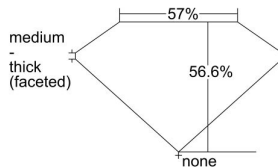

GIA®

FACSIMILE

GIA REPORT 6481950588

Verify this report at GIA.edu

GIA NATURAL DIAMOND DOSSIER®

April 01, 2024
GIA Report Number **6481950588**
Shape and Cutting Style ..... **Heart Brilliant**
Measurements ..... **4.53 x 5.26 x 2.98 mm**

GRADING RESULTS

Carat Weight ..... **0.42 carat**
Color Grade ..... **I**
Clarity Grade **VS1**

ADDITIONAL GRADING INFORMATION

Polish ..... **Excellent**
Symmetry ..... **Very Good**
Fluorescence ..... **Faint**
Clarity Characteristics..... **Cloud**
Inscription(s): GIA 6481950588

PROPORTIONS

Profile not to actual proportions

GRADING SCALES

GIA COLOR SCALE		GIA CLARITY SCALE			
COLORLESS	D	VERY VERY SLIGHTLY INCLUDED	FLAWLESS		
	E		INTERNALLY FLAWLESS		
	F	VERY SLIGHTLY INCLUDED	VS₁		
	G		VS₂		
	H		VS₁		
	NEAR COLORLESS	I	SLIGHTLY INCLUDED	SI₁	
		J		SI₂	
		FAINT	K	INCLUDED	I₁
			L		I₂
			M		I₃
VERT LIGHT	N		NOT GRADED		
	O				
	P				
	Q				
	R				
LIGHT	S				
	T				
	U				
	V				
	Z