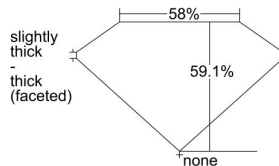

GIA®

FACSIMILE

GIA REPORT 6481945036

Verify this report at GIA.edu

GIA NATURAL DIAMOND DOSSIER®

April 01, 2024
GIA Report Number **6481945036**
Shape and Cutting Style ..... **Heart Brilliant**
Measurements ..... **5.45 x 6.05 x 3.57 mm**

GRADING RESULTS

Carat Weight ..... **0.70 carat**
Color Grade ..... **D**
Clarity Grade **S11**

ADDITIONAL GRADING INFORMATION

Polish ..... **Very Good**
Symmetry ..... **Very Good**
Fluorescence ..... **None**
Clarity Characteristics ..... **Crystal**
Inscription(s): **GIA 6481945036**

PROPORTIONS

Profile not to actual proportions

GRADING SCALES

GIA COLOR SCALE		GIA CLARITY SCALE			
COLORLESS	D	VERY VERY SLIGHTLY INCLUDED	FLAWLESS		
	E		INTERNALLY FLAWLESS		
	F	VERY SLIGHTLY INCLUDED	VVS₁		
	G		VVS₂		
	H		VS₁		
	NEAR COLORLESS	I	SLIGHTLY INCLUDED	VS₂	
		J		S1₁	
		FAINT	K	INCLUDED	S1₂
			L		I₁
			M		I₂
VERT LIGHT	N	LIGHT	I₃		
	O				
	P				
	Q				
	R