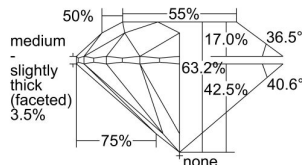

GIA®

FACSIMILE

GIA REPORT 6481923457

Verify this report at GIA.edu

GIA NATURAL DIAMOND DOSSIER®

March 28, 2024
GIA Report Number **6481923457**
Shape and Cutting Style ..... **Round Brilliant**
Measurements ..... **5.08 - 5.09 x 3.21 mm**

GRADING RESULTS

Carat Weight ..... **0.51 carat**
Color Grade ..... **G**
Clarity Grade **VS2**
Cut Grade ..... **Excellent**

ADDITIONAL GRADING INFORMATION

Polish ..... **Excellent**
Symmetry ..... **Excellent**
Fluorescence ..... **None**
Clarity Characteristics..... **Cloud, Crystal**
Inscription(s): **GIA 6481923457**

PROPORTIONS

Profile to actual proportions

GRADING SCALES

GIA COLOR SCALE

COLOREDNESS	D
	E
	F
	G
	H
	I
	J
NEAR COLORLESS	K
	L
Faint	M
	N
	O
	P
Very Light	R
	S
	T
	U
	V
Light	W
	X
	Y
	Z

GIA CLARITY SCALE

FLAWLESS	VERY VERY SLIGHTLY INCLUDED	VS₁	VS₂	SI₁	SI₂	I₁	I₂	I₃	
									FLAWLESS
INTERNALLY FLAWLESS	VERY SLIGHTLY INCLUDED								

GIA CUT SCALE

EXCELLENT
VERY GOOD
GOOD
FAIR
POOR