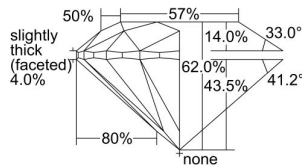

GIA®

FACSIMILE

GIA REPORT 6481922499

Verify this report at GIA.edu

GIA NATURAL DIAMOND DOSSIER®

March 27, 2024
GIA Report Number 6481922499
Shape and Cutting Style ..... Round Brilliant
Measurements ..... 4.31 - 4.33 x 2.68 mm

GRADING RESULTS

Carat Weight ..... 0.30 carat
Color Grade ..... E
Clarity Grade VS1
Cut Grade ..... Excellent

ADDITIONAL GRADING INFORMATION

Polish ..... Excellent
Symmetry ..... Excellent
Fluorescence ..... None
Clarity Characteristics..... Cloud, Crystal, Needle, Pinpoint
Inscription(s): GIA 6481922499

PROPORTIONS

Profile to actual proportions

GRADING SCALES

GIA COLOR SCALE	GIA CLARITY SCALE	GIA CUT SCALE	
D	FLAWLESS	EXCELLENT	
E	INTERNALLY FLAWLESS		
F		VVS₁	VERY GOOD
G	VVS₂		
H	VS₁	GOOD	
I	VS₂		
J	SI₁	FAIR	
K	SI₂		
L	I₁	POOR	
M	I₂		
N	I₃		
O			
P			
Q			
R			
S			
T			
U			
V			
W			
X			
Y			
Z