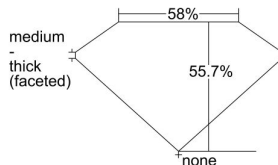

GIA®

FACSIMILE

GIA REPORT 6481710300

Verify this report at GIA.edu

GIA NATURAL DIAMOND DOSSIER®

March 01, 2024
GIA Report Number **6481710300**
Shape and Cutting Style ..... **Heart Brilliant**
Measurements ..... **4.69 x 5.23 x 2.91 mm**

GRADING RESULTS

Carat Weight ..... **0.41 carat**
Color Grade ..... **E**
Clarity Grade **VVS2**

ADDITIONAL GRADING INFORMATION

Polish ..... **Excellent**
Symmetry ..... **Very Good**
Fluorescence ..... **None**
Clarity Characteristics ..... **Pinpoint**
Inscription(s): **GIA 6481710300**

PROPORTIONS

Profile not to actual proportions

GRADING SCALES

GIA COLOR SCALE		GIA CLARITY SCALE			
COLORLESS	D	VERY VERY SLIGHTLY INCLUDED	FLAWLESS		
	E		INTERNALLY FLAWLESS		
	F	VERY SLIGHTLY INCLUDED	VVS₁		
	G		VVS₂		
	H		VS₁		
	NEAR COLORLESS	I	SLIGHTLY INCLUDED	SI₁	
		J		SI₂	
		FAINT	K	INCLUDED	I₁
			L		I₂
			M		I₃
VERT LIGHT	N				
	O				
	P				
	Q				
	R				
LIGHT	S				
	T				
	U				
	V				
	W				
X					
Y					
Z