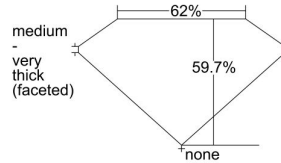

GIA®

FACSIMILE

GIA REPORT 6481589648

Verify this report at GIA.edu

GIA NATURAL DIAMOND DOSSIER®

February 16, 2024
GIA Report Number **6481589648**
Shape and Cutting Style ..... **Heart Brilliant**
Measurements ..... **3.96 x 4.64 x 2.77 mm**

GRADING RESULTS

Carat Weight ..... **0.30 carat**
Color Grade ..... **E**
Clarity Grade **VS1**

ADDITIONAL GRADING INFORMATION

Polish ..... **Excellent**
Symmetry ..... **Very Good**
Fluorescence ..... **Strong Blue**
Clarity Characteristics..... **Indented Natural**
Inscription(s): **GIA 6481589648**

PROPORTIONS

Profile not to actual proportions

GRADING SCALES

GIA COLOR SCALE		GIA CLARITY SCALE			
COLORLESS	D	VERY VERY SLIGHTLY INCLUDED	FLAWLESS		
	E		INTERNALLY FLAWLESS		
	F		VS₁		
	NEAR COLORLESS	G	VERY SLIGHTLY INCLUDED	VS₂	
		H		VS₁	
		FAINT	I	SLIGHTLY INCLUDED	VS₂
			J		SI₁
			K		SI₂
	VERT LIGHT	L	INCLUDED	I₁	
		M		I₂	
N		I₃			
O					
LIGHT		P			
		Q			
		R			
		S