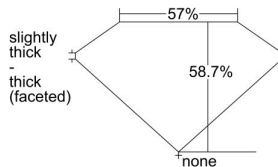

GIA®

FACSIMILE

GIA REPORT 6481499643

Verify this report at GIA.edu

GIA NATURAL DIAMOND DOSSIER®

February 06, 2024
GIA Report Number **6481499643**
Shape and Cutting Style ..... **Heart Brilliant**
Measurements ..... **5.27 x 6.19 x 3.63 mm**

GRADING RESULTS

Carat Weight ..... **0.70 carat**
Color Grade ..... **H**
Clarity Grade **VS1**

ADDITIONAL GRADING INFORMATION

Polish ..... **Excellent**
Symmetry ..... **Excellent**
Fluorescence ..... **None**
Clarity Characteristics ..... **Feather, Cloud, Pinpoint**
Inscription(s): **GIA 6481499643**

PROPORTIONS

Profile not to actual proportions

GRADING SCALES

GIA COLOR SCALE		GIA CLARITY SCALE			
COLORLESS	D	VERY VERY SLIGHTLY INCLUDED	FLAWLESS		
	E		INTERNALLY FLAWLESS		
	F	VERY SLIGHTLY INCLUDED	VVS₁		
	G		VVS₂		
	H		VS₁		
	NEAR COLORLESS	I	SLIGHTLY INCLUDED	VS₂	
		J		SI₁	
		FAINT	K	INCLUDED	SI₂
			L		I₁
			M		I₂
VERT LIGHT	N	LIGHT	I₃		
	O				
	P				
	Q				
	R