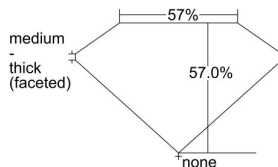

GIA®

FACSIMILE

GIA REPORT 6481488366

Verify this report at GIA.edu

GIA NATURAL DIAMOND DOSSIER®

February 05, 2024
GIA Report Number 6481488366
Shape and Cutting Style ..... Heart Brilliant
Measurements ..... 4.51 x 4.92 x 2.80 mm

GRADING RESULTS

Carat Weight ..... 0.37 carat
Color Grade ..... E
Clarity Grade VS2

ADDITIONAL GRADING INFORMATION

Polish ..... Excellent
Symmetry ..... Excellent
Fluorescence ..... Medium Blue
Clarity Characteristics ..... Crystal, Cloud, Feather
Inscription(s): GIA 6481488366

PROPORTIONS

Profile not to actual proportions

GRADING SCALES

GIA COLOR SCALE		GIA CLARITY SCALE			
COLORLESS	D	VERY VERY SLIGHTLY INCLUDED	FLAWLESS		
	E		INTERNALLY FLAWLESS		
	F	VERY SLIGHTLY INCLUDED	VVS₁		
	G		VVS₂		
	H		VS₁		
	NEAR COLORLESS	I	SLIGHTLY INCLUDED	VS₂	
		J		SI₁	
		FAINT	K	INCLUDED	SI₂
			L		I₁
			M		I₂
VERT LIGHT	N	LIGHT	I₃		
	O				
	P				
	Q				
	R