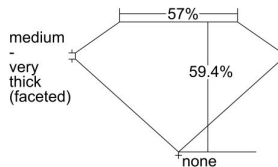

GIA®

FACSIMILE

GIA REPORT 6481409714

Verify this report at GIA.edu

GIA NATURAL DIAMOND DOSSIER®

January 23, 2024
GIA Report Number **6481409714**
Shape and Cutting Style ..... **Heart Brilliant**
Measurements ..... **4.35 x 5.05 x 3.00 mm**

GRADING RESULTS

Carat Weight ..... **0.40 carat**
Color Grade ..... **D**
Clarity Grade **VS1**

ADDITIONAL GRADING INFORMATION

Polish ..... **Very Good**
Symmetry ..... **Very Good**
Fluorescence ..... **Strong Blue**
Clarity Characteristics..... **Cloud, Crystal, Pinpoint, Needle**
Inscription(s): **GIA 6481409714**

PROPORTIONS

Profile not to actual proportions

GRADING SCALES

GIA COLOR SCALE		GIA CLARITY SCALE				
COLORLESS	D	VERY VERY SLIGHTLY INCLUDED	FLAWLESS			
	E		INTERNALLY FLAWLESS			
	F		VVS₁			
	G		VVS₂			
	NEAR COLORLESS	H	VERY SLIGHTLY INCLUDED	VS₁		
		I		VS₂		
		FAINT	J	SLIGHTLY INCLUDED	SI₁	
			K		SI₂	
			L		I₁	
			VERY LIGHT	M	INCLUDED	I₂
N	I₃					
O						
P						
Q						
R						
LIGHT	S					
	T					
	U					
	V					
	W					
	X					
Y						
Z