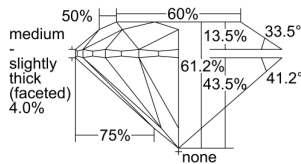

GIA®

FACSIMILE

GIA REPORT 6481240484

Verify this report at GIA.edu

GIA NATURAL DIAMOND DOSSIER®

December 27, 2023
GIA Report Number **6481240484**
Shape and Cutting Style ..... **Round Brilliant**
Measurements ..... **3.84 - 3.86 x 2.36 mm**

GRADING RESULTS

Carat Weight ..... **0.21 carat**
Color Grade ..... **I**
Clarity Grade **VS1**
Cut Grade ..... **Excellent**

ADDITIONAL GRADING INFORMATION

Polish ..... **Excellent**
Symmetry ..... **Excellent**
Fluorescence ..... **Strong Blue**
Clarity Characteristics ..... **Crystal**
Inscription(s): **GIA 6481240484**

PROPORTIONS

Profile to actual proportions

GRADING SCALES

GIA COLOR SCALE

COLORESS	D
	E
	F
	G
	H
	I
	J
NEAR COLORESS	K
	L
FAINT	M
	N
	O
	P
	R
	S
	T
	U
	V
	W
	X
	Y
LIGHT	Z

GIA CLARITY SCALE

FLAWLESS	VERY VERY SLIGHTLY INCLUDED	VS₁	VS₂	VS₁	VS₂	SI₁	SI₂	I₁	I₂	I₃	
											FLAWLESS
INTERNALLY FLAWLESS	VERY SLIGHTLY INCLUDED										

GIA CUT SCALE

EXCELLENT
VERY GOOD
GOOD
FAIR
POOR