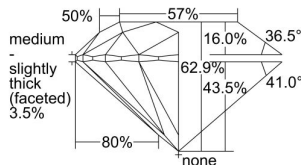

GIA®

FACSIMILE

GIA REPORT 6481179041

Verify this report at GIA.edu

GIA NATURAL DIAMOND DOSSIER®

December 15, 2023
GIA Report Number **6481179041**
Shape and Cutting Style ..... **Round Brilliant**
Measurements ..... **4.88 - 4.91 x 3.08 mm**

GRADING RESULTS

Carat Weight ..... **0.45 carat**
Color Grade ..... **G**
Clarity Grade **S12**
Cut Grade ..... **Excellent**

ADDITIONAL GRADING INFORMATION

Polish ..... **Excellent**
Symmetry ..... **Excellent**
Fluorescence ..... **None**
Clarity Characteristics ..... **Crystal**
Inscription(s): **GIA 6481179041**

PROPORTIONS

Profile to actual proportions

GRADING SCALES

GIA COLOR SCALE

COLORESS	D
	E
	F
	G
	H
	I
	J
NEAR COLORESS	K
	L
Faint	M
	N
	O
	P
Very Light	R
	S
	T
	U
	V
Light	W
	X
	Y
	Z

GIA CLARITY SCALE

FLAWLESS	VERY VERY SLIGHTLY INCLUDED	VVS₁	
			VVS₂
INTERNALLY FLAWLESS	VERY SLIGHTLY INCLUDED	VS₁	
		VS₂	
SLIGHTLY INCLUDED	SLIGHTLY INCLUDED	SI₁	
		SI₂	
INCLUDED	INCLUDED	I₁	
		I₂	
		I₃	

GIA CUT SCALE

EXCELLENT	VERY GOOD	GOOD	FAIR	POOR