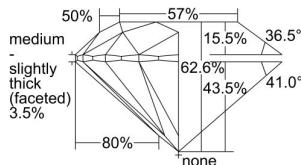

GIA®

FACSIMILE

GIA REPORT 6481127443

Verify this report at gia.edu

GIA NATURAL DIAMOND DOSSIER®

December 05, 2023
GIA Report Number **6481127443**
Shape and Cutting Style ..... **Round Brilliant**
Measurements ..... **5.67 - 5.71 x 3.56 mm**

GRADING RESULTS

Carat Weight ..... **0.71 carat**
Color Grade ..... **E**
Clarity Grade **S12**
Cut Grade ..... **Excellent**

ADDITIONAL GRADING INFORMATION

Polish ..... **Excellent**
Symmetry ..... **Excellent**
Fluorescence ..... **None**
Clarity Characteristics ..... **Crystal, Feather, Cloud**
Inscription(s): **GIA 6481127443**

PROPORTIONS

Profile to actual proportions

GRADING SCALES

GIA COLOR SCALE	GIA CLARITY SCALE	GIA CUT SCALE	
D	FLAWLESS	EXCELLENT	
E	INTERNALLY FLAWLESS		
F		VVS₁	VERY GOOD
G	VVS₂		
H	VS₁	GOOD	
I	VS₂		
J	S1₁	FAIR	
K	S1₂		
L	I₁	POOR	
M	I₂		
N	I₃		
O			
P			
Q			
R			
S			
T			
U			
V			
W			
X			
Y			
Z