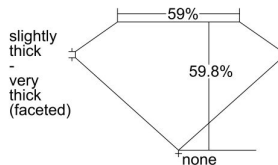

GIA®

FACSIMILE

GIA REPORT 6475882511

Verify this report at GIA.edu

GIA NATURAL DIAMOND DOSSIER®

October 24, 2023
GIA Report Number **6475882511**
Shape and Cutting Style ..... **Heart Brilliant**
Measurements ..... **3.91 x 4.59 x 2.74 mm**

GRADING RESULTS

Carat Weight ..... **0.30 carat**
Color Grade ..... **G**
Clarity Grade **VVS1**

ADDITIONAL GRADING INFORMATION

Polish ..... **Excellent**
Symmetry ..... **Good**
Fluorescence ..... **Strong Blue**
Clarity Characteristics ..... **Feather**
Inscription(s): **GIA 6475882511**

PROPORTIONS

Profile not to actual proportions

GRADING SCALES

GIA COLOR SCALE		GIA CLARITY SCALE			
COLORLESS	D	VERY VERY SLIGHTLY INCLUDED	FLAWLESS		
	E		INTERNALLY FLAWLESS		
	F	VERY SLIGHTLY INCLUDED	VVS₁		
	G		VVS₂		
	H		VS₁		
	NEAR COLORLESS	I	SLIGHTLY INCLUDED	VS₂	
		J		SI₁	
		FAINT	K	INCLUDED	SI₂
			L		I₁
			M		I₂
VERT LIGHT			N	LIGHT	I₃
			O		
			P		
	Q				
LIGHT	R				
	S				
	T				
	U				
	V				
	Z