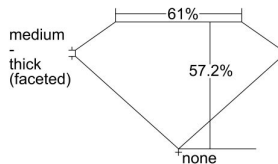

GIA®

FACSIMILE

GIA REPORT 6475724954

Verify this report at GIA.edu

GIA NATURAL DIAMOND DOSSIER®

October 05, 2023
GIA Report Number 6475724954
Shape and Cutting Style ..... Heart Brilliant
Measurements ..... 4.28 x 4.67 x 2.67 mm

GRADING RESULTS

Carat Weight ..... 0.31 carat
Color Grade ..... D
Clarity Grade SI2

ADDITIONAL GRADING INFORMATION

Polish ..... Very Good
Symmetry ..... Very Good
Fluorescence ..... None
Clarity Characteristics ..... Crystal, Feather
Inscription(s): GIA 6475724954

PROPORTIONS

Profile not to actual proportions

GRADING SCALES

GIA COLOR SCALE		GIA CLARITY SCALE			
COLORLESS	D	VERY VERY SLIGHTLY INCLUDED	FLAWLESS		
	E		INTERNALLY FLAWLESS		
	F	VERY SLIGHTLY INCLUDED	VVS₁		
	G		VVS₂		
	H		VS₁		
	NEAR COLORLESS	I	SLIGHTLY INCLUDED	VS₂	
		J		SI₁	
		FAINT	K	INCLUDED	SI₂
			L		I₁
			M		I₂
VERT LIGHT	N		INCLUDED	I₃	
	O				
	P				
	Q				
	LIGHT		R		
		S			
		T			
U					
V					
W					
X					
Y					
Z