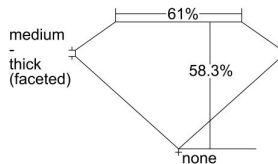

GIA®

FACSIMILE

GIA REPORT 6472936634

Verify this report at GIA.edu

GIA NATURAL DIAMOND DOSSIER®

October 30, 2023
GIA Report Number **6472936634**
Shape and Cutting Style ..... **Heart Brilliant**
Measurements ..... **3.96 x 4.65 x 2.71 mm**

GRADING RESULTS

Carat Weight ..... **0.30 carat**
Color Grade ..... **D**
Clarity Grade **VS2**

ADDITIONAL GRADING INFORMATION

Polish ..... **Excellent**
Symmetry ..... **Excellent**
Fluorescence ..... **Strong Blue**
Clarity Characteristics..... **Crystal, Feather, Internal Graining**
Inspection(s): **GIA 6472936634**

PROPORTIONS

Profile not to actual proportions

GRADING SCALES

GIA COLOR SCALE		GIA CLARITY SCALE			
COLORLESS	D	VERY VERY SLIGHTLY INCLUDED	FLAWLESS		
	E		INTERNALLY FLAWLESS		
	F	VERY SLIGHTLY INCLUDED	VVS₁		
	G		VVS₂		
	H		VS₁		
	NEAR COLORLESS	I	SLIGHTLY INCLUDED	VS₂	
		J		SI₁	
		FAINT	K	INCLUDED	SI₂
			L		I₁
			M		I₂
VERT LIGHT	N	LIGHT	I₃		
	O				
	P				
	Q				
	R