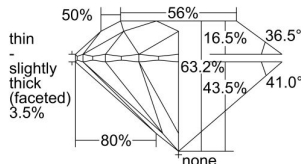

GIA®

FACSIMILE

GIA REPORT 6472099486

Verify this report at GIA.edu

GIA NATURAL DIAMOND DOSSIER®

July 14, 2023
GIA Report Number **6472099486**
Shape and Cutting Style ..... **Round Brilliant**
Measurements ..... **5.03 - 5.06 x 3.19 mm**

GRADING RESULTS

Carat Weight ..... **0.50 carat**
Color Grade ..... **K**
Clarity Grade **VS1**
Cut Grade ..... **Excellent**

ADDITIONAL GRADING INFORMATION

Polish ..... **Excellent**
Symmetry ..... **Excellent**
Fluorescence ..... **None**
Clarity Characteristics.. **Crystal, Cloud, Pinpoint, Indented Natural**
Inscription(s): **GIA 6472099486**

PROPORTIONS

Profile to actual proportions

GRADING SCALES

GIA COLOR SCALE	GIA CLARITY SCALE	GIA CUT SCALE	
D	FLAWLESS	EXCELLENT	
E	INTERNALLY FLAWLESS		
F		VVS₁	VERY GOOD
G	VVS₂		
H	VS₁	GOOD	
I	VS₂		
J	SI₁	FAIR	
K	SI₂		
L	I₁	POOR	
M	I₂		
N	I₃		
O			
P			
Q			
R			
S			
T			
U			
V			
W			
X			
Y			
Z