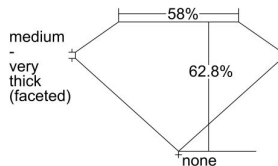

GIA®

FACSIMILE

GIA REPORT 6465943839

Verify this report at GIA.edu

GIA NATURAL DIAMOND DOSSIER®

June 28, 2023
GIA Report Number **6465943839**
Shape and Cutting Style ..... **Heart Brilliant**
Measurements ..... **5.00 x 6.09 x 3.83 mm**

GRADING RESULTS

Carat Weight ..... **0.70 carat**
Color Grade ..... **J**
Clarity Grade **VVS1**

ADDITIONAL GRADING INFORMATION

Polish ..... **Excellent**
Symmetry ..... **Very Good**
Fluorescence ..... **None**
Clarity Characteristics ..... **Feather**
Inscription(s): **GIA 6465943839**

PROPORTIONS

Profile not to actual proportions

GRADING SCALES

GIA COLOR SCALE		GIA CLARITY SCALE			
COLORLESS	D	VERY VERY SLIGHTLY INCLUDED	FLAWLESS		
	E		INTERNALLY FLAWLESS		
	F	VERY SLIGHTLY INCLUDED	VVS₁		
	G		VVS₂		
	H		VS₁		
	NEAR COLORLESS	I	SLIGHTLY INCLUDED	VS₂	
		J		SI₁	
		FAINT	K	INCLUDED	SI₂
			L		I₁
			M		I₂
VERT LIGHT	N	LIGHT	I₃		
	O				
	P				
	Q				
	R