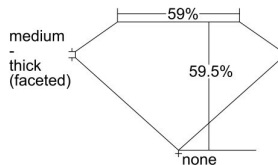

GIA®

FACSIMILE

GIA REPORT 6465574688

Verify this report at GIA.edu

GIA NATURAL DIAMOND DOSSIER®

May 11, 2023
GIA Report Number **6465574688**
Shape and Cutting Style ..... **Heart Brilliant**
Measurements ..... **4.37 x 5.14 x 3.06 mm**

GRADING RESULTS

Carat Weight ..... **0.41 carat**
Color Grade ..... **I**
Clarity Grade **VVS1**

ADDITIONAL GRADING INFORMATION

Polish ..... **Very Good**
Symmetry ..... **Excellent**
Fluorescence ..... **Faint**
Clarity Characteristics ..... **Feather**
Inscription(s): **GIA 6465574688**

PROPORTIONS

Profile not to actual proportions

GRADING SCALES

GIA COLOR SCALE		GIA CLARITY SCALE			
COLORLESS	D	VERY VERY SLIGHTLY INCLUDED	FLAWLESS		
	E		INTERNALLY FLAWLESS		
	F	VERY SLIGHTLY INCLUDED	VVS₁		
	G		VVS₂		
	H		VS₁		
	NEAR COLORLESS	I	SLIGHTLY INCLUDED	VS₂	
		J		SI₁	
		FAINT	K	INCLUDED	SI₂
			L		I₁
			M		I₂
VERT LIGHT	N	LIGHT	I₃		
	O				
	P				
	Q				
	R