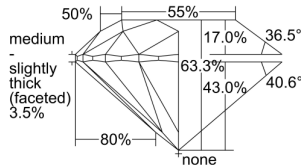

GIA®

FACSIMILE

GIA REPORT 6452857114

Verify this report at GIA.edu

GIA NATURAL DIAMOND DOSSIER®

February 20, 2023
GIA Report Number 6452857114
Shape and Cutting Style ..... Round Brilliant
Measurements ..... 4.36 - 4.39 x 2.77 mm

GRADING RESULTS

Carat Weight ..... 0.33 carat
Color Grade ..... G
Clarity Grade VVS2
Cut Grade ..... Excellent

ADDITIONAL GRADING INFORMATION

Polish ..... Excellent
Symmetry ..... Excellent
Fluorescence ..... Medium Blue
Clarity Characteristics..... Pinpoint, Feather, Indented Natural
Inscription(s): GIA 6452857114

PROPORTIONS

Profile to actual proportions

GRADING SCALES

GIA COLOR SCALE	GIA CLARITY SCALE	GIA CUT SCALE	
D	FLAWLESS	EXCELLENT	
E	INTERNALLY FLAWLESS		
F		VVS₁	VERY GOOD
G	VVS₂		
H	VS₁	GOOD	
I	VS₂		
J	SI₁	FAIR	
K	SI₂		
L	I₁	POOR	
M			
N			
O	I₂		
P			
Q			
R	I₃		
S			
T			
U			
V			
W			
X			
Y			
Z