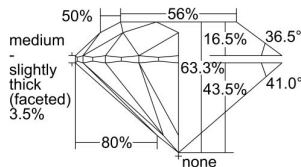

GIA®

FACSIMILE

GIA REPORT 6452478386

Verify this report at GIA.edu

GIA NATURAL DIAMOND DOSSIER®

December 29, 2022
GIA Report Number **6452478386**
Shape and Cutting Style ..... **Round Brilliant**
Measurements ..... **5.95 - 5.98 x 3.78 mm**

GRADING RESULTS

Carat Weight ..... **0.83 carat**
Color Grade ..... **L**
Clarity Grade ..... **Internally Flawless**
Cut Grade ..... **Excellent**

ADDITIONAL GRADING INFORMATION

Polish ..... **Excellent**
Symmetry ..... **Excellent**
Fluorescence ..... **Strong Blue**
Clarity Characteristics ..... **Minor Details of Polish**
Inscription(s): **GIA 6452478386**

PROPORTIONS

Profile to actual proportions

GRADING SCALES

GIA COLOR SCALE

COLORLESS	D
	E
	F
	G
	H
	I
	J
NEAR COLORLESS	K
	L
Faint	M
	N
	O
	P
Very Light	Q
	R
	S
	T
	U
	V
	W
	X
	Y
Light	Z

GIA CLARITY SCALE

FLAWLESS	VERY VERY SLIGHTLY INCLUDED	I₁	
			I₂
INTERNALLY FLAWLESS	VERY SLIGHTLY INCLUDED	S₁	
		S₂	
VVS₁	VERY SLIGHTLY INCLUDED	SI₁	
			SI₂
VVS₂	VERY SLIGHTLY INCLUDED	I₁	
			I₂
VS₁	VERY SLIGHTLY INCLUDED	I₃	
VS₂	VERY SLIGHTLY INCLUDED		
Slightly Included	SLIGHTLY INCLUDED		

GIA CUT SCALE

EXCELLENT	VERY GOOD	GOOD	FAIR	POOR