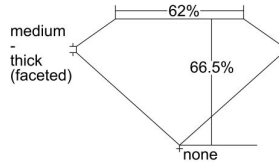

GIA®

FACSIMILE

GIA REPORT 6445570736

Verify this report at GIA.edu

GIA NATURAL DIAMOND DOSSIER®

September 05, 2022
GIA Report Number **6445570736**
Shape and Cutting Style ..... **Cushion Modified Brilliant**
Measurements ..... **5.19 x 4.93 x 3.28 mm**

GRADING RESULTS

Carat Weight ..... **0.71 carat**
Color Grade ..... **D**
Clarity Grade **VVS2**

ADDITIONAL GRADING INFORMATION

Polish ..... **Excellent**
Symmetry ..... **Excellent**
Fluorescence ..... **Medium Blue**
Clarity Characteristics..... **Needle, Pinpoint, Indented Natural**
Inscription(s): **GIA 6445570736**

PROPORTIONS

Profile not to actual proportions

GRADING SCALES

GIA COLOR SCALE		GIA CLARITY SCALE			
COLORLESS	D	VERY VERY SLIGHTLY INCLUDED	FLAWLESS		
	E		INTERNALLY FLAWLESS		
	F	VERY SLIGHTLY INCLUDED	VVS₁		
	G		VVS₂		
	H		VS₁		
	NEAR COLORLESS	I	SLIGHTLY INCLUDED	VS₂	
		J		SI₁	
		FAINT	K	INCLUDED	SI₂
			L		I₁
			M		I₂
VERT LIGHT	N	LIGHT	I₃		
	O				
	P				
	Q				
	R