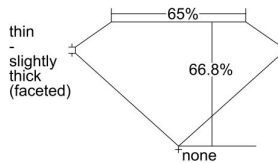

GIA®

FACSIMILE

GIA REPORT 6442597781

Verify this report at GIA.edu

GIA NATURAL DIAMOND DOSSIER®

September 07, 2022
GIA Report Number **6442597781**
Shape and Cutting Style ..... **Cushion Modified Brilliant**
Measurements ..... **4.90 x 4.85 x 3.24 mm**

GRADING RESULTS

Carat Weight ..... **0.70 carat**
Color Grade ..... **I**
Clarity Grade **VS2**

ADDITIONAL GRADING INFORMATION

Polish ..... **Excellent**
Symmetry ..... **Excellent**
Fluorescence ..... **None**
Clarity Characteristics ..... **Crystal**
Inscription(s): **GIA 6442597781**

PROPORTIONS

Profile not to actual proportions

GRADING SCALES

GIA COLOR SCALE		GIA CLARITY SCALE				
COLORLESS	D	VERY VERY SLIGHTLY INCLUDED	FLAWLESS			
	E		INTERNALLY FLAWLESS			
	F		VVS₁			
	NEAR COLORLESS	G	VERY SLIGHTLY INCLUDED	VVS₂		
		H		VS₁		
		FAINT	I	SLIGHTLY INCLUDED	VS₂	
			J		SI₁	
			LIGHT	K	INCLUDED	SI₂
				L		I₁
				M		I₂
N				I₃		
O						
P						
Q						
R						
S						
T						
U						
V						
W						
X						
Y						
Z