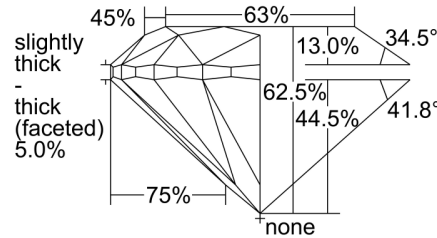

GIA REPORT
6432392407

Verify this report at GIA.edu

FACSIMILE

This is a digital representation of the original GIA Report. This representation might not be accepted in lieu of the original GIA Report in certain circumstances. The original GIA Report includes certain security features which are not reproducible on this facsimile.

GIA NATURAL DIAMOND GRADING REPORT

May 16, 2022
GIA Report Number 6432392407
Shape and Cutting Style ..... Round Brilliant
Measurements ..... 7.91 - 8.03 x 4.98 mm

GRADING RESULTS

Carat Weight ..... 2.00 carat
Color Grade I
Clarity Grade ..... Internally Flawless
Cut Grade ..... Very Good

ADDITIONAL GRADING INFORMATION

Polish ..... Excellent
Symmetry ..... Very Good
Fluorescence ..... None
Inscription(s): GIA 6432392407
Comments: Minor details of polish are not shown.

PROPORTIONS

Profile to actual proportions