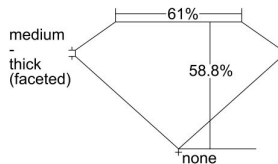

GIA®

FACSIMILE

GIA REPORT 6431652056

Verify this report at GIA.edu

GIA NATURAL DIAMOND DOSSIER®

June 07, 2022
GIA Report Number 6431652056
Shape and Cutting Style ..... Heart Brilliant
Measurements ..... 4.65 x 5.11 x 3.01 mm

GRADING RESULTS

Carat Weight ..... 0.41 carat
Color Grade I
Clarity Grade SI1

ADDITIONAL GRADING INFORMATION

Polish ..... Excellent
Symmetry ..... Very Good
Fluorescence ..... None
Clarity Characteristics ..... Crystal
Inscription(s): GIA 6431652056

PROPORTIONS

Profile not to actual proportions

GRADING SCALES

GIA COLOR SCALE		GIA CLARITY SCALE			
COLORLESS	D	VERY VERY SLIGHTLY INCLUDED	FLAWLESS		
	E		INTERNALLY FLAWLESS		
	F	VERY SLIGHTLY INCLUDED	VVS₁		
	G		VVS₂		
	H		VS₁		
	NEAR COLORLESS	I	SLIGHTLY INCLUDED	VS₂	
		J		SI₁	
		FAINT	K	INCLUDED	SI₂
			L		I₁
			M		I₂
VERT LIGHT	N	LIGHT	I₃		
	O				
	P				
	Q				
	R