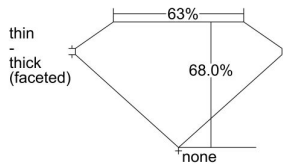

GIA®

FACSIMILE

GIA REPORT 6421876411

Verify this report at GIA.edu

GIA NATURAL DIAMOND DOSSIER®

April 01, 2022
GIA Report Number 6421876411
Shape and Cutting Style ..... Cushion Modified Brilliant
Measurements ..... 4.56 x 4.09 x 2.78 mm

GRADING RESULTS

Carat Weight ..... 0.44 carat
Color Grade ..... G
Clarity Grade VS1

ADDITIONAL GRADING INFORMATION

Polish ..... Excellent
Symmetry ..... Very Good
Fluorescence ..... Strong Blue
Clarity Characteristics ..... Crystal, Pinpoint
Inscription(s): GIA 6421876411

PROPORTIONS

Profile not to actual proportions

GRADING SCALES

GIA COLOR SCALE		GIA CLARITY SCALE			
COLORLESS	D	VERY VERY SLIGHTLY INCLUDED	FLAWLESS		
	E		INTERNALLY FLAWLESS		
	F	VERY SLIGHTLY INCLUDED	VVS₁		
	G		VVS₂		
	H		VS₁		
	NEAR COLORLESS	I	SLIGHTLY INCLUDED	VS₂	
		J		SI₁	
		FAINT	K	INCLUDED	SI₂
			L		I₁
			M		I₂
VERT LIGHT	N	LIGHT	I₃		
	O				
	P				
	Q				
	R				
	S				
	T