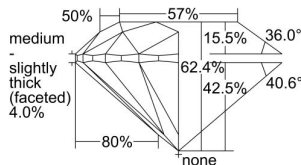

GIA®

FACSIMILE

GIA REPORT 6237304051

Verify this report at GIA.edu

GIA NATURAL DIAMOND DOSSIER®

May 31, 2024
GIA Report Number 6237304051
Shape and Cutting Style ..... Round Brilliant
Measurements ..... 4.77 - 4.80 x 2.99 mm

GRADING RESULTS

Carat Weight ..... 0.42 carat
Color Grade ..... D
Clarity Grade S11
Cut Grade ..... Excellent

ADDITIONAL GRADING INFORMATION

Polish ..... Excellent
Symmetry ..... Excellent
Fluorescence ..... Faint
Clarity Characteristics ..... Crystal
Inscription(s): GIA 6237304051

PROPORTIONS

Profile to actual proportions

GRADING SCALES

GIA COLOR SCALE	GIA CLARITY SCALE	GIA CUT SCALE
D	FLAWLESS	EXCELLENT
E	INTERNALLY FLAWLESS	
F	VVS₁	VERY GOOD
G		
H	VS₁	GOOD
I		
J	VS₂	FAIR
K		
L	SI₁	POOR
M		
N	I₁	
O		
P	I₂	
Q		
R	I₃	
S		
T		
U		
V		
W		
X		
Y		
Z