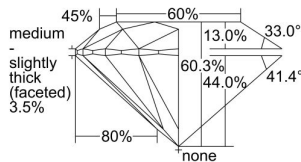

GIA®

FACSIMILE

GIA REPORT 6234317911

Verify this report at GIA.edu

GIA NATURAL DIAMOND DOSSIER®

June 13, 2024
GIA Report Number 6234317911
Shape and Cutting Style ..... Round Brilliant
Measurements ..... 5.19 - 5.21 x 3.14 mm

GRADING RESULTS

Carat Weight ..... 0.51 carat
Color Grade ..... G
Clarity Grade VS2
Cut Grade ..... Excellent

ADDITIONAL GRADING INFORMATION

Polish ..... Excellent
Symmetry ..... Excellent
Fluorescence ..... Faint
Clarity Characteristics ..... Crystal, Cloud
Inscription(s): GIA 6234317911

PROPORTIONS

Profile to actual proportions

GRADING SCALES

GIA COLOR SCALE	GIA CLARITY SCALE	GIA CUT SCALE	
D	FLAWLESS	EXCELLENT	
E	INTERNALLY FLAWLESS		
F		VVS₁	VERY GOOD
G	VVS₂		
H	VS₁	GOOD	
I	VS₂		
J	SI₁	FAIR	
K	SI₂		
L	I₁	POOR	
M	I₂		
N	I₃		
O			
P			
Q			
R			
S			
T			
U			
V			
W			
X			
Y			
Z