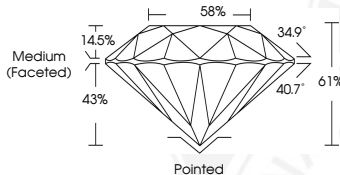

GRADING RESULTS

Carat Weight 0.31 CARAT
Color Grade J
Clarity Grade INTERNALLY FLAWLESS
Cut Grade EXCELLENT

November 22, 2023
IGI Report Number 607304645
NATURAL DIAMOND
ROUND BRILLIANT
4.37 - 4.40 x 2.67 mm
Carat Weight 0.31 CARAT
Color Grade J
Clarity Grade INTERNALLY
FLAWLESS
Cut Grade EXCELLENT
Polish EXCELLENT
Symmetry EXCELLENT
Fluorescence NONE
Inscription(s) IGI 607304645
Comments: IDEAL CUT ROUND
BRILLIANT

ADDITIONAL GRADING INFORMATION

Polish EXCELLENT
Symmetry EXCELLENT
Fluorescence NONE
Inscription(s) IGI 607304645
Comments: IDEAL CUT ROUND BRILLIANT

COLOR

D - F	G - J	K - M	N - R	S - Z	FANCY
Colorless	Near Colorless	Slightly Tinted	Very Light Color	Light Color	

CLARITY

IF	VS¹⁻²	VS¹⁻²	SI¹⁻²	I¹⁻²
Internally Flawless	Very Very Slightly Included	Very Slightly Included	Slightly Included	Included

© IGI 2020, International Gemological Institute FD - 10 20