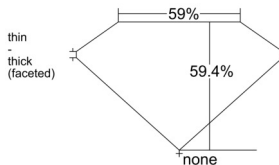

GIA®

FACSIMILE

GIA REPORT 5543413526

Verify this report at GIA.edu

GIA NATURAL DIAMOND DOSSIER®

January 08, 2026
GIA Report Number 5543413526
Shape and Cutting Style ..... Heart Brilliant
Measurements ..... 4.76 x 5.58 x 3.32 mm

GRADING RESULTS

Carat Weight ..... 0.51 carat
Color Grade ..... E
Clarity Grade VS2

ADDITIONAL GRADING INFORMATION

Polish ..... Excellent
Symmetry ..... Excellent
Fluorescence ..... None
Clarity Characteristics ..... Crystal, Feather
Inscription(s): GIA 5543413526

PROPORTIONS

Profile not to actual proportions

GRADING SCALES

GIA COLOR SCALE		GIA CLARITY SCALE			
COLORLESS	D	VERY VERY SLIGHTLY INCLUDED	FLAWLESS		
	E		INTERNALLY FLAWLESS		
	F	VERY SLIGHTLY INCLUDED	VVS₁		
	G		VVS₂		
	H		VS₁		
	NEAR COLORLESS	I	SLIGHTLY INCLUDED	VS₂	
		J		SI₁	
		FAINT	K	INCLUDED	SI₂
			L		I₁
			M		I₂
VERT LIGHT	N	LIGHT	I₃		
	O				
	P				
	Q				
	R