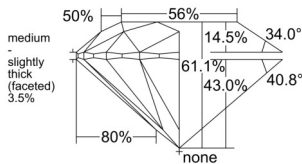

GIA®

FACSIMILE

GIA REPORT 5513082723

Verify this report at GIA.edu

GIA NATURAL DIAMOND DOSSIER®

December 30, 2024
GIA Report Number 5513082723
Shape and Cutting Style ..... Round Brilliant
Measurements ..... 5.15 - 5.16 x 3.15 mm

GRADING RESULTS

Carat Weight ..... 0.51 carat
Color Grade ..... G
Clarity Grade S11
Cut Grade ..... Excellent

ADDITIONAL GRADING INFORMATION

Polish ..... Excellent
Symmetry ..... Excellent
Fluorescence ..... None
Clarity Characteristics ..... Cloud, Crystal
Inscription(s): GIA 5513082723

PROPORTIONS

GRADING SCALES

GIA COLOR SCALE

COLOREDNESS	D
	E
	F
	G
	H
	I
	J
NEAR COLORLESS	K
	L
FADING	M
	N
	O
	P
VERY LIGHT	Q
	R
	S
	T
	U
	V
	W
	X
	Y
LIGHT	Z

GIA CLARITY SCALE

FLAWLESS	INTERNAL FLAWLESS	
		EXCELLENT
VERY VERY SLIGHTLY INCLUDED	VVS₁	VERY GOOD
VERY SLIGHTLY INCLUDED	VVS₂	
SLIGHTLY INCLUDED	VS₁	GOOD
	VS₂	
INCLUDED	SI₁	FAIR
	SI₂	
INCLUDED	I₁	POOR
	I₂	
	I₃