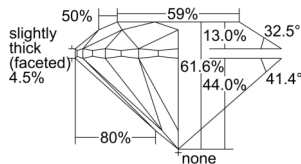

GIA®

FACSIMILE

GIA NATURAL DIAMOND DOSSIER®

August 29, 2024
GIA Report Number 5506285722
Shape and Cutting Style ..... Round Brilliant
Measurements ..... 5.38 - 5.42 x 3.33 mm

GRADING RESULTS

Carat Weight ..... 0.60 carat
Color Grade ..... G
Clarity Grade VS1
Cut Grade ..... Excellent

ADDITIONAL GRADING INFORMATION

Polish ..... Excellent
Symmetry ..... Excellent
Fluorescence ..... Medium Blue
Clarity Characteristics ..... Cloud, Needle
Inscription(s): GIA 5506285722

GIA REPORT 5506285722

Verify this report at GIA.edu

PROPORTIONS

Profile to actual proportions