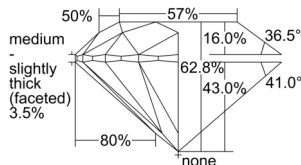

GIA®

FACSIMILE

GIA REPORT 5506096568

Verify this report at GIA.edu

GIA NATURAL DIAMOND DOSSIER®

August 05, 2024
GIA Report Number 5506096568
Shape and Cutting Style ..... Round Brilliant
Measurements ..... 4.77 - 4.79 x 3.00 mm

GRADING RESULTS

Carat Weight ..... 0.42 carat
Color Grade ..... E
Clarity Grade VS1
Cut Grade ..... Excellent

ADDITIONAL GRADING INFORMATION

Polish ..... Excellent
Symmetry ..... Excellent
Fluorescence ..... Strong Blue
Clarity Characteristics ..... Crystal
Inscription(s): GIA 5506096568

PROPORTIONS

Profile to actual proportions

GRADING SCALES

GIA COLOR SCALE

COLOURLESS	D
	E
	F
	G
	H
	I
	J
NEAR COLOURLESS	K
	L
Faint	M
	N
	O
	P
Very Light	Q
	R
	S
	T
	U
	V
Light	W
	X
	Y
	Z

GIA CLARITY SCALE

FLAWLESS	VERY VERY SLIGHTLY INCLUDED	VS₁	VS₂	VS₁	VS₂	SI₁	SI₂	I₁	I₂	I₃		
											FLAWLESS	INTERNALLY FLAWLESS

GIA CUT SCALE

EXCELLENT
VERY GOOD
GOOD
FAIR
POOR